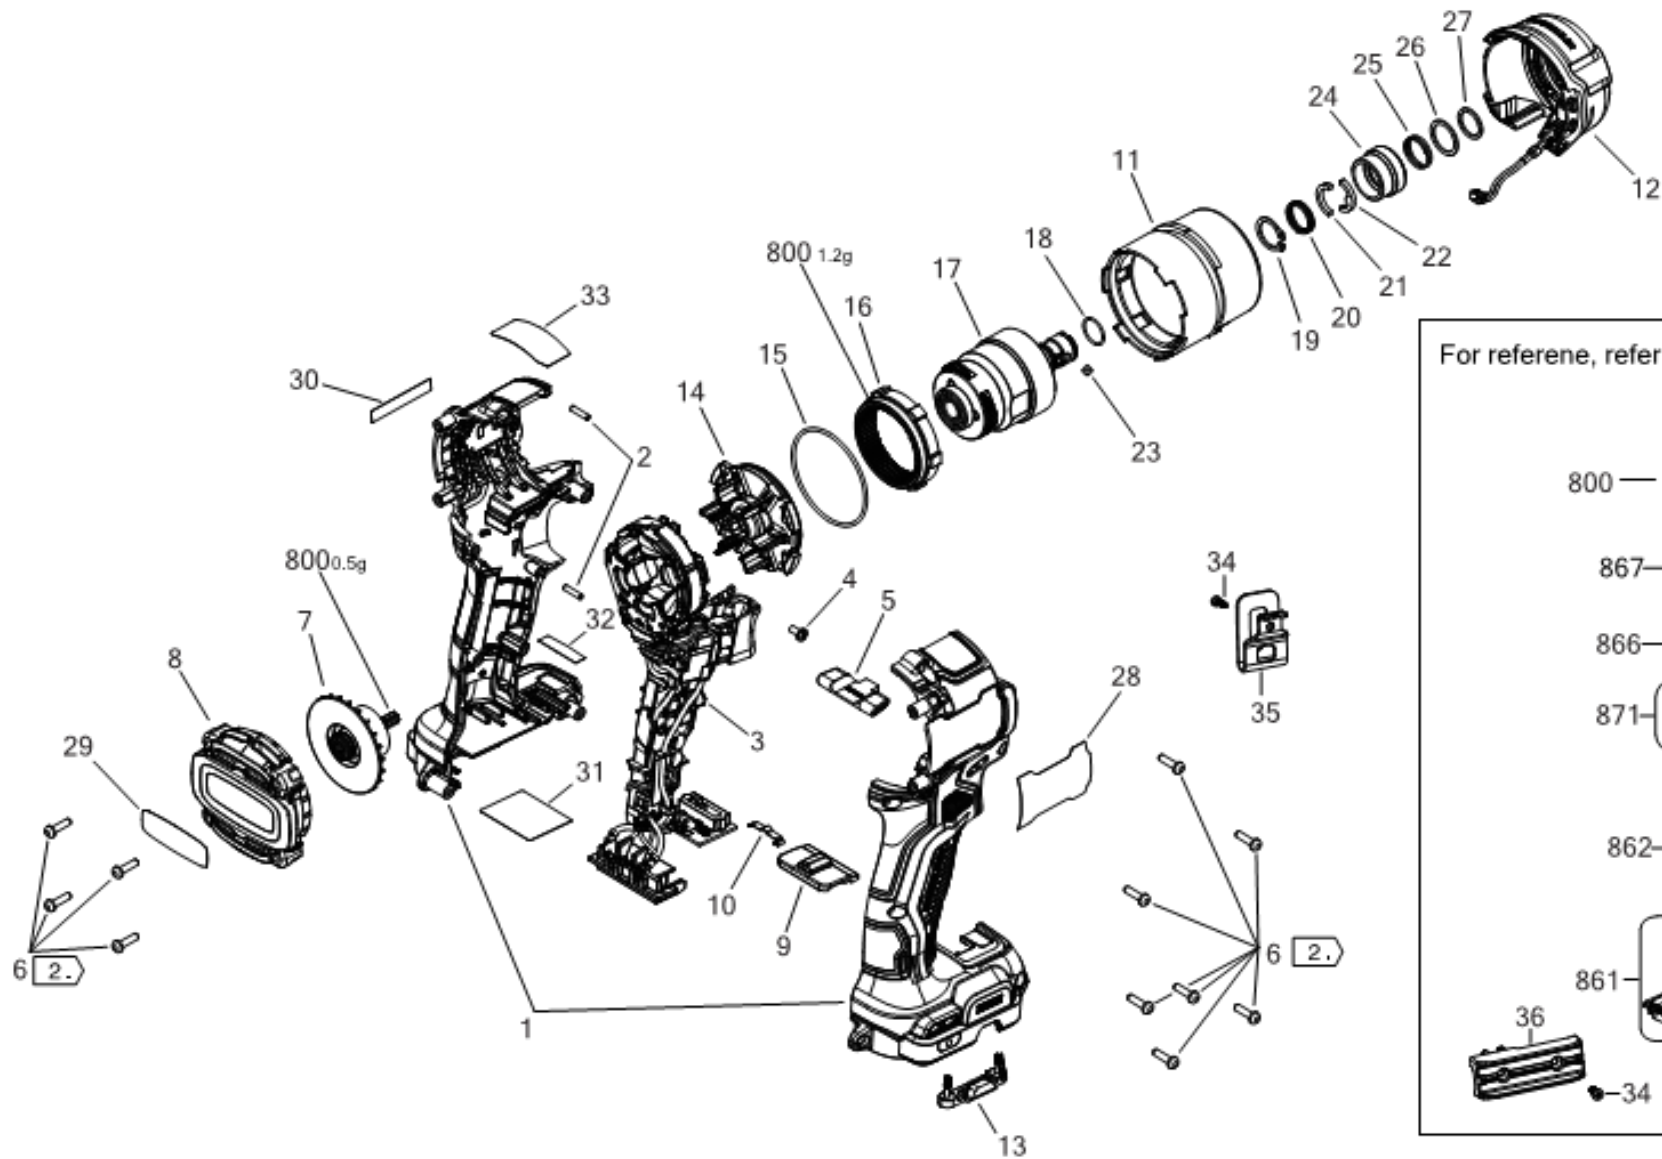

# DCF870N IMPACT DRIVER 1

NOTES:

2. TORQUE TO 0.7 +0.1 Nm

3. TORQUE TO 0.3 ±0.1 Nm

For referene, refer to parts list.

- 800 
- 867 
- 866 
- 871 
- 862 
- 861 
- 36 
- 34 

## Parts List DCF870N IMPACT DRIVER 1

Item	Part Number	Qty	Part Description	General Description	Other Info	Repair Inst	Markets
1	N846739	1	HOUSING			No	XJ
2	N071836	2	ROLL PIN			No	XJ
3	NA620414	1	MOTOR & SWITCH SA			No	XJ
4	N719210	1	SCREW			No	XJ
5	N851639	1	ACTUATOR FWD/REV			No	XJ
6	330019-28	11	SCREW			No	XJ
7	NA620415	1	ROTOR SA			No	XJ
8	NA318436	1	END CAP			No	XJ
9	N046201	1	SELECTOR			No	XJ
10	N599474	1	DETENT			No	XJ
11	NA413501	1	NOSE SA			No	XJ
12	NA620416	1	LED KIT			No	XJ
13	N791558	1	COVER			No	XJ
14	N781228	1	COVERPLATE			No	XJ
15	N866184	1	O RING			No	XJ
16	NA018464	1	RING GEAR	RING GEAR		No	XJ
17	NA620417	1	TRANSMISSION SA	HYDRAULIC MECHANISM		No	XJ
18	NA269666	1	O RING			No	XJ
19	NA388370	1	LOCKING RING			No	XJ
20	N919683	1	SPRING			No	XJ
21	NA162532	1	CIRCLIP			No	XJ
22	NA162542	1	CIRCLIP			No	XJ
23	604107-00	1	BALL STEEL			No	XJ
24	N864734	1	COLLAR			No	XJ
25	N811325	1	SPRING			No	XJ
26	N864740	1	WASHER			No	XJ
27	N864736	1	HOG RING			No	XJ
28	NA371853	1	RATING LABEL			No	XJ
29	N911719	1	LABEL			No	XJ
30	N911722	1	BRAND LABEL			No	XJ
31	NA371863	1	LABEL			No	XJ
32	NA608187	1	LABEL			No	XJ

## Parts List DCF870N IMPACT DRIVER 1

Item	Part Number	Qty	Part Description	General Description	Other Info	Repair Inst	Markets
33	N926894	1	LABEL			No	XJ
34	N042665	2	SCREW			No	XJ
35	N086039	1	HOOK			No	XJ
36	N851797	1	HOLDER SA			No	XJ
800	N017298	1	GREASE	G-2008 Molykote		No	XJ